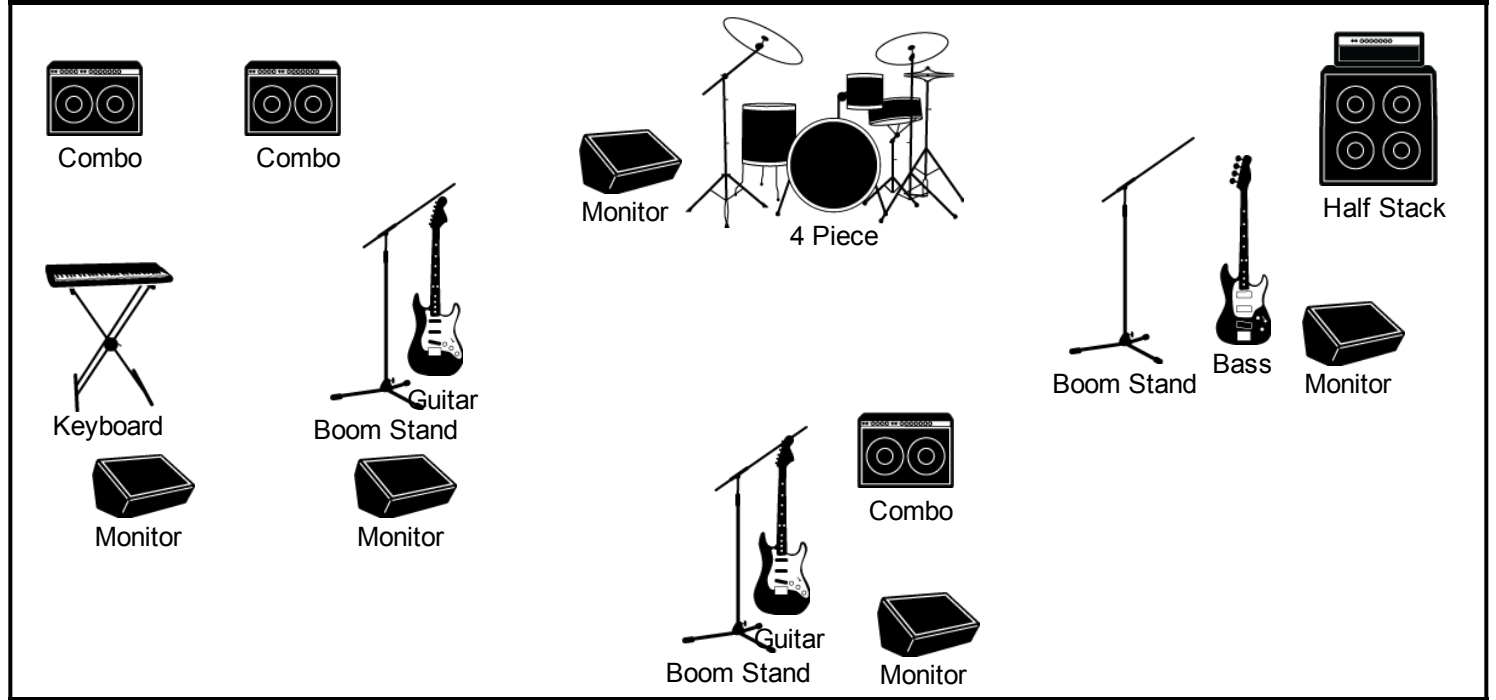

STAGE PLOT DESIGNER

BAND NAME

David Julia and Friends

VENUE

Five Piece

SHOW DATE / TIME

STAGE

NOTES