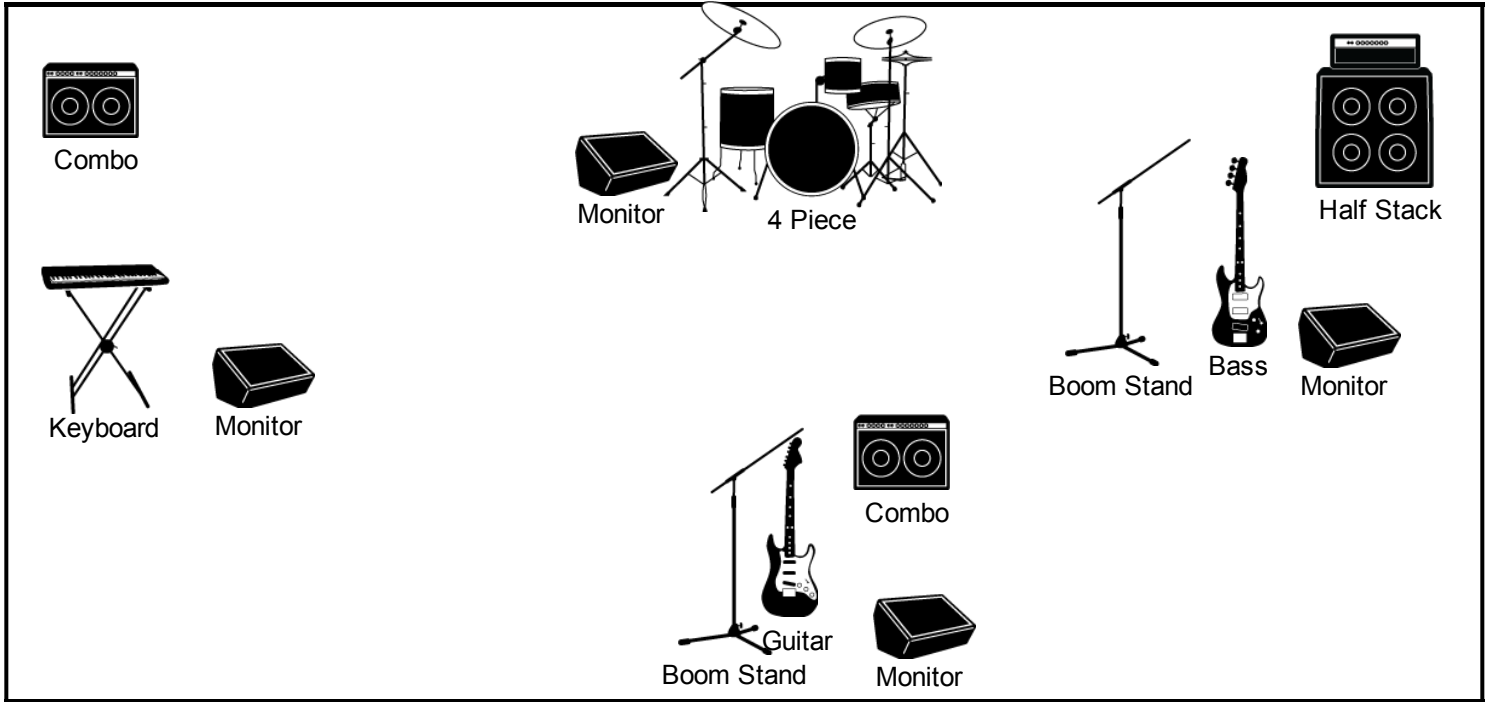

STAGE PLOT DESIGNER

BAND NAME

David Julia and Friends

VENUE

Four Piece

SHOW DATE / TIME

STAGE

NOTES

INPUT LIST